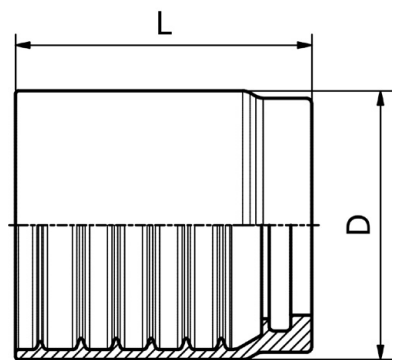

# M03300

**NO-SKIVE FERRULE  
FOR WIRE BRAID HOSES**

FITTINGS  
114

PART. REF.	HOSE BORE			DIMENSIONS mm							
	DN	Dash	inch			D	L				
M03300-03	5	- 3	3/16"			19.2	22.0				
M03300-04	6	- 4	1/4"			20.5	27.5				
M03300-05	8	- 5	5/16"			22.8	28.5				
M03300-06	10	- 6	3/8"			25.0	30.0				
M03300-08	12	- 8	1/2"			28.0	33.0				

# M03400/M03450

**NO-SKIVE FERRULE  
FOR WIRE BRAID HOSES**

PART. REF.	HOSE BORE			DIMENSIONS mm							
	DN	Dash	inch			D	L				
M03400-03	5	- 3	3/16"			21.0	23.0				
M03400-04	6	- 4	1/4"			23.0	30.1				
M03400-05	8	- 5	5/16"			24.0	30.0				
M03400-06	10	- 6	3/8"			26.0	31.1				
M03400-08	12	- 8	1/2"			29.0	34.0				
M03450-08	12	- 8	1/2"			30.3	31.0				
M03400-10	16	- 10	5/8"			33.0	37.0				
M03400-12	19	- 12	3/4"			37.0	42.0				
M03400-16	25	- 16	1"			46.0	50.7				
M03400-20	31	- 20	1.1/4"			59.0	57.2				
M03400-24	38	- 24	1.1/2"			67.0	64.8				
M03400-32	51	- 32	2"			80.0	68.3				
M03400-38	60	- 38	2.3/8"			82.5	69.0				
M03400-40	63	- 40	2.1/2"			88.2	68.8				
M03400-48	76	- 48	3"			103.0	75.0				
M03400-56	89	- 56	3.1/2"			123.4	91.0				
M03400-64	102	- 64	4"			131.0	93.0				